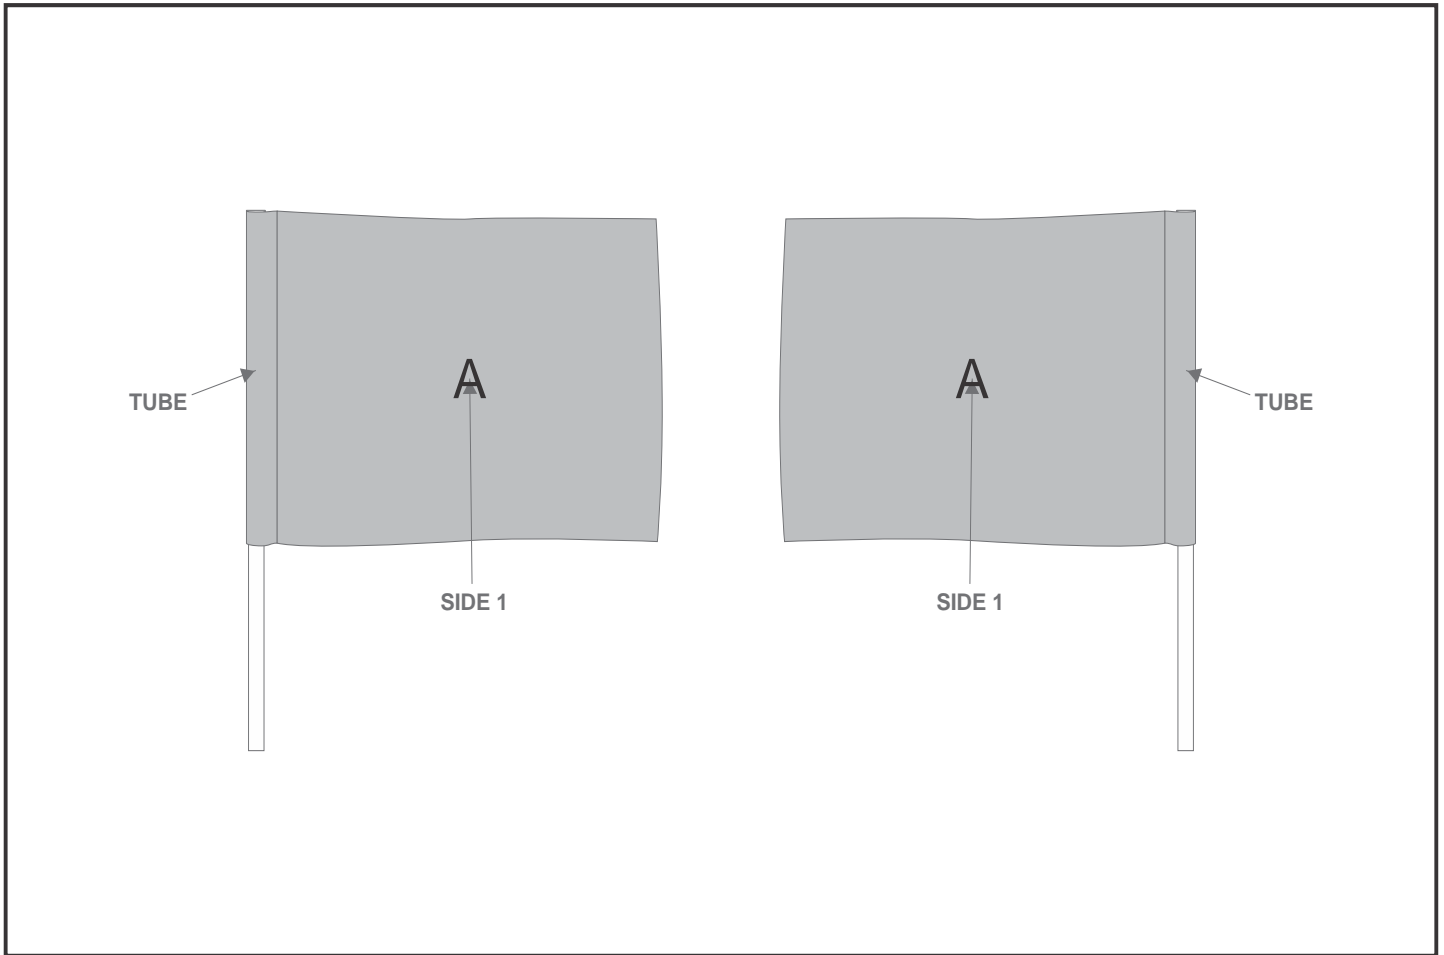

SA-HP-1-G

Hoppla Tournament Golf Flag

Need to know:

- Includes 1-Position Sublimation (setup fees apply)
- Please Note: We cannot guarantee 100% logo Alignment on all Brandable Panels.

Branding Options:

Position	Branding Method (Branding Code)	No. of Colours	Dimension
A	Custom Sublimation A (CPSUB-A)	Full Colour	1120mm wide x 390mm high